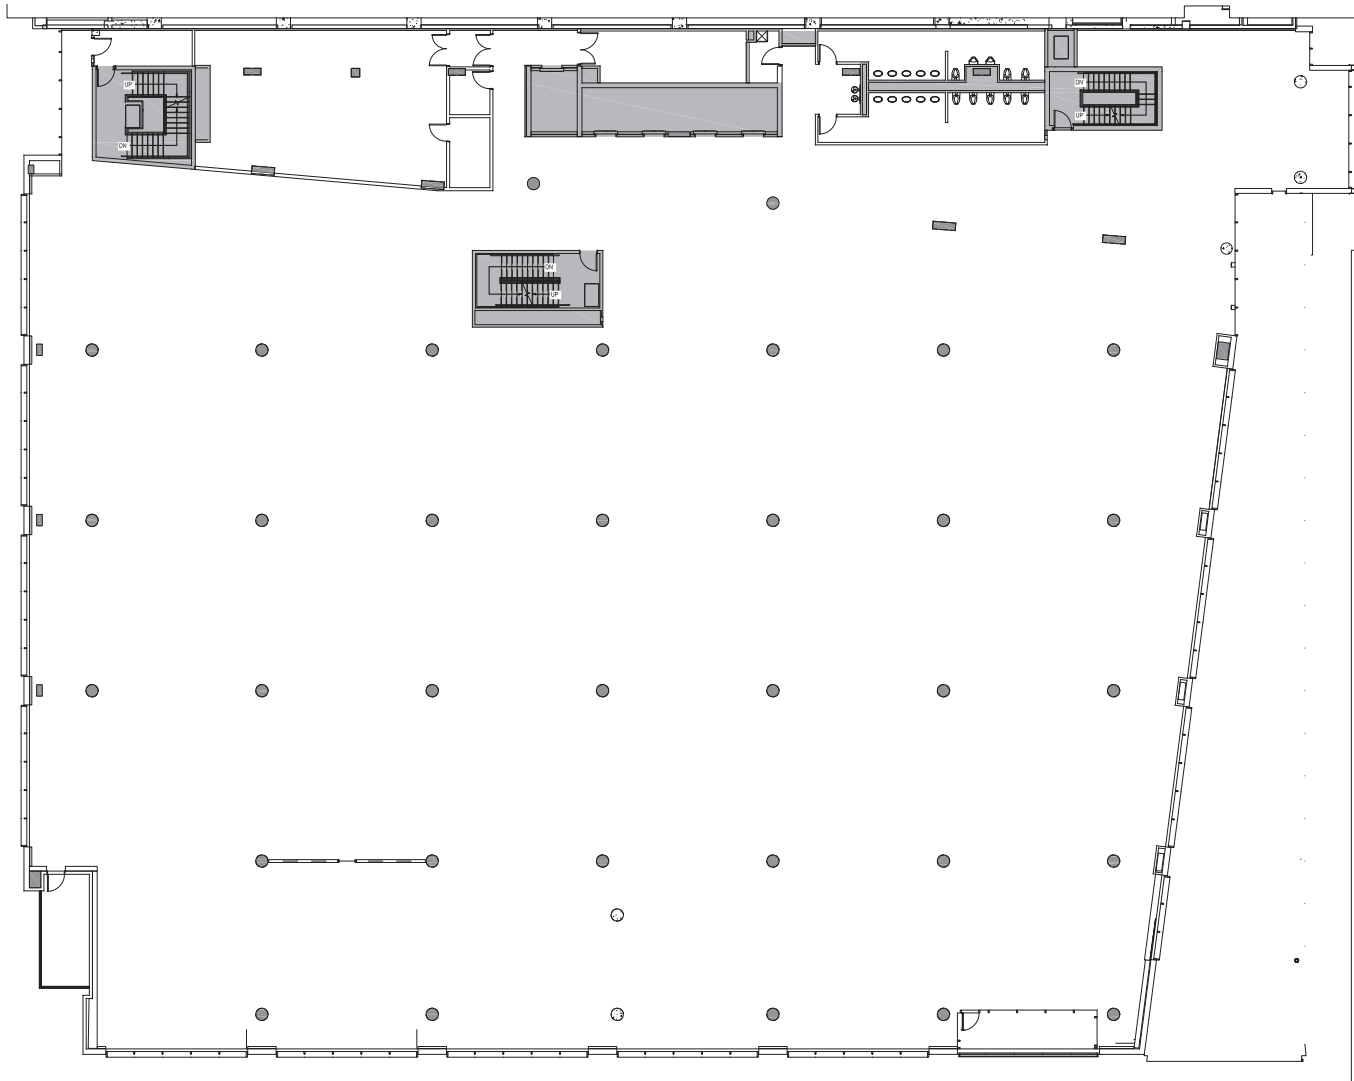

THIRD FLOOR
40,497 SF

FULTON^W
1330 W FULTON

FOR LEASE | OFFICE@STERLINGBAY.COM | 312.202.3478