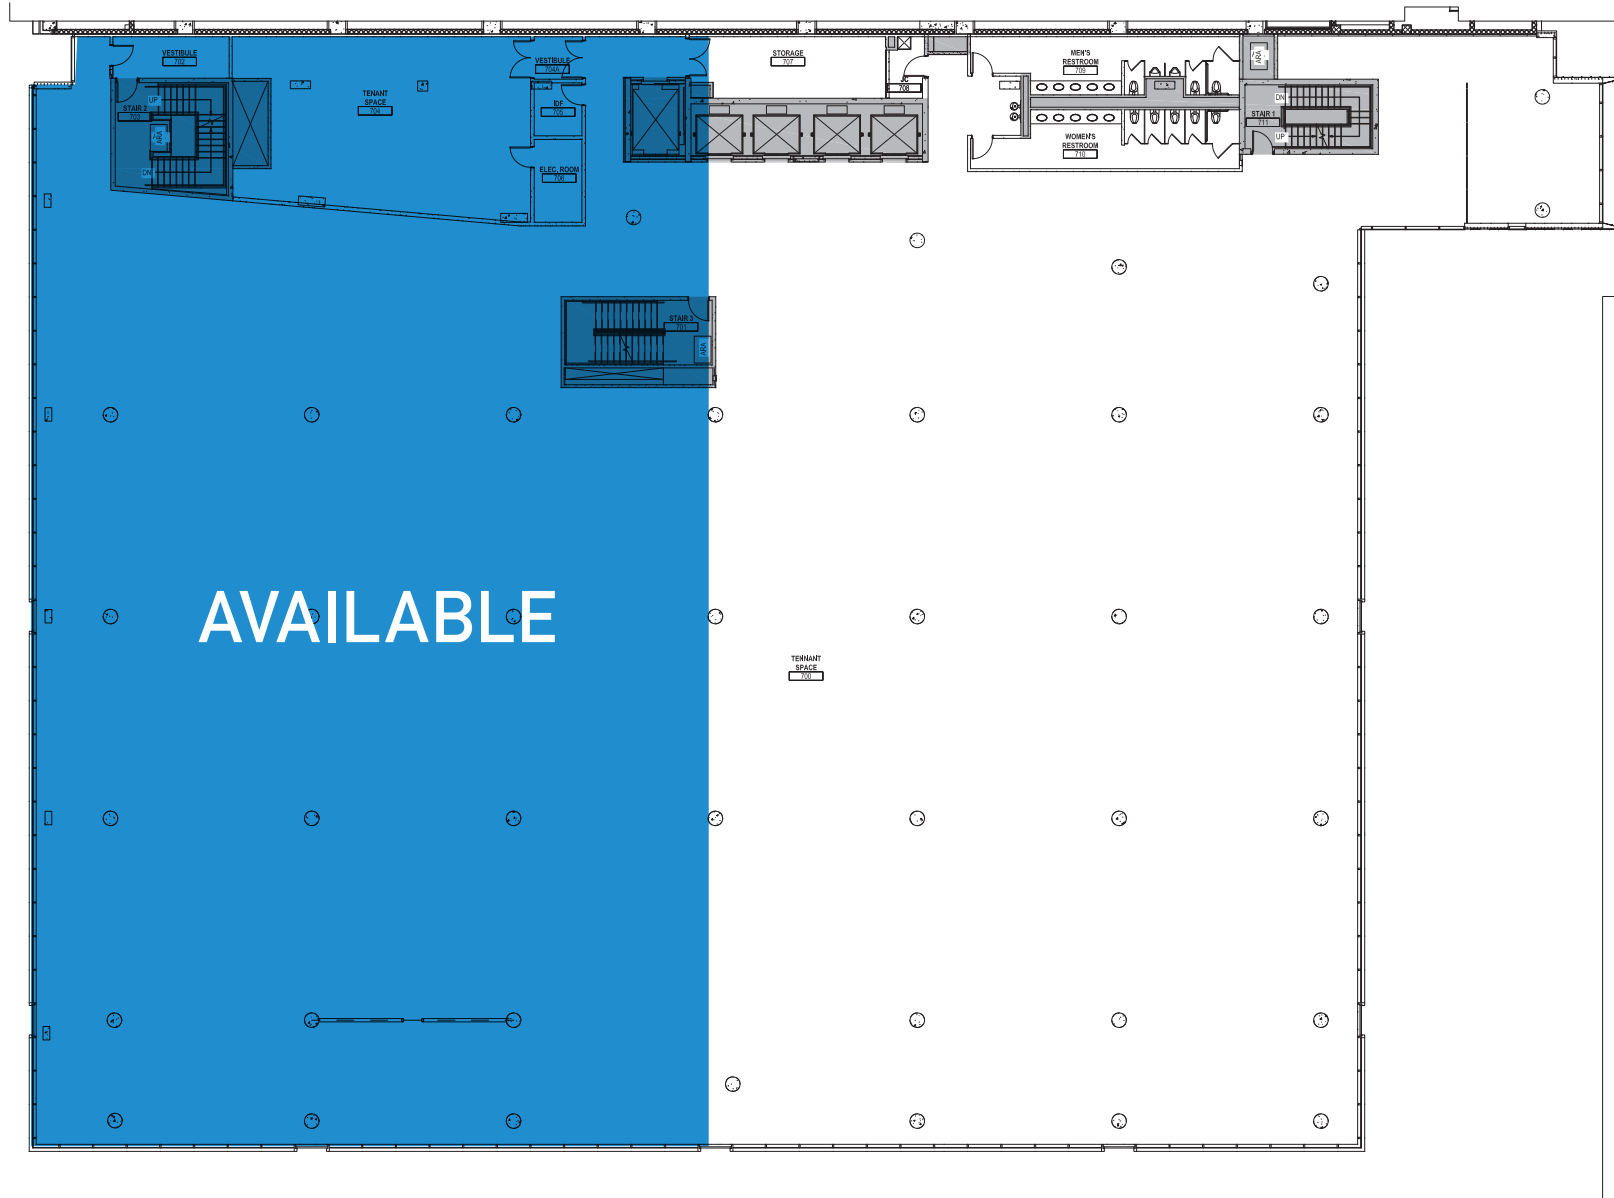

SEVENTH FLOOR
17,708 SF

AVAILABLE